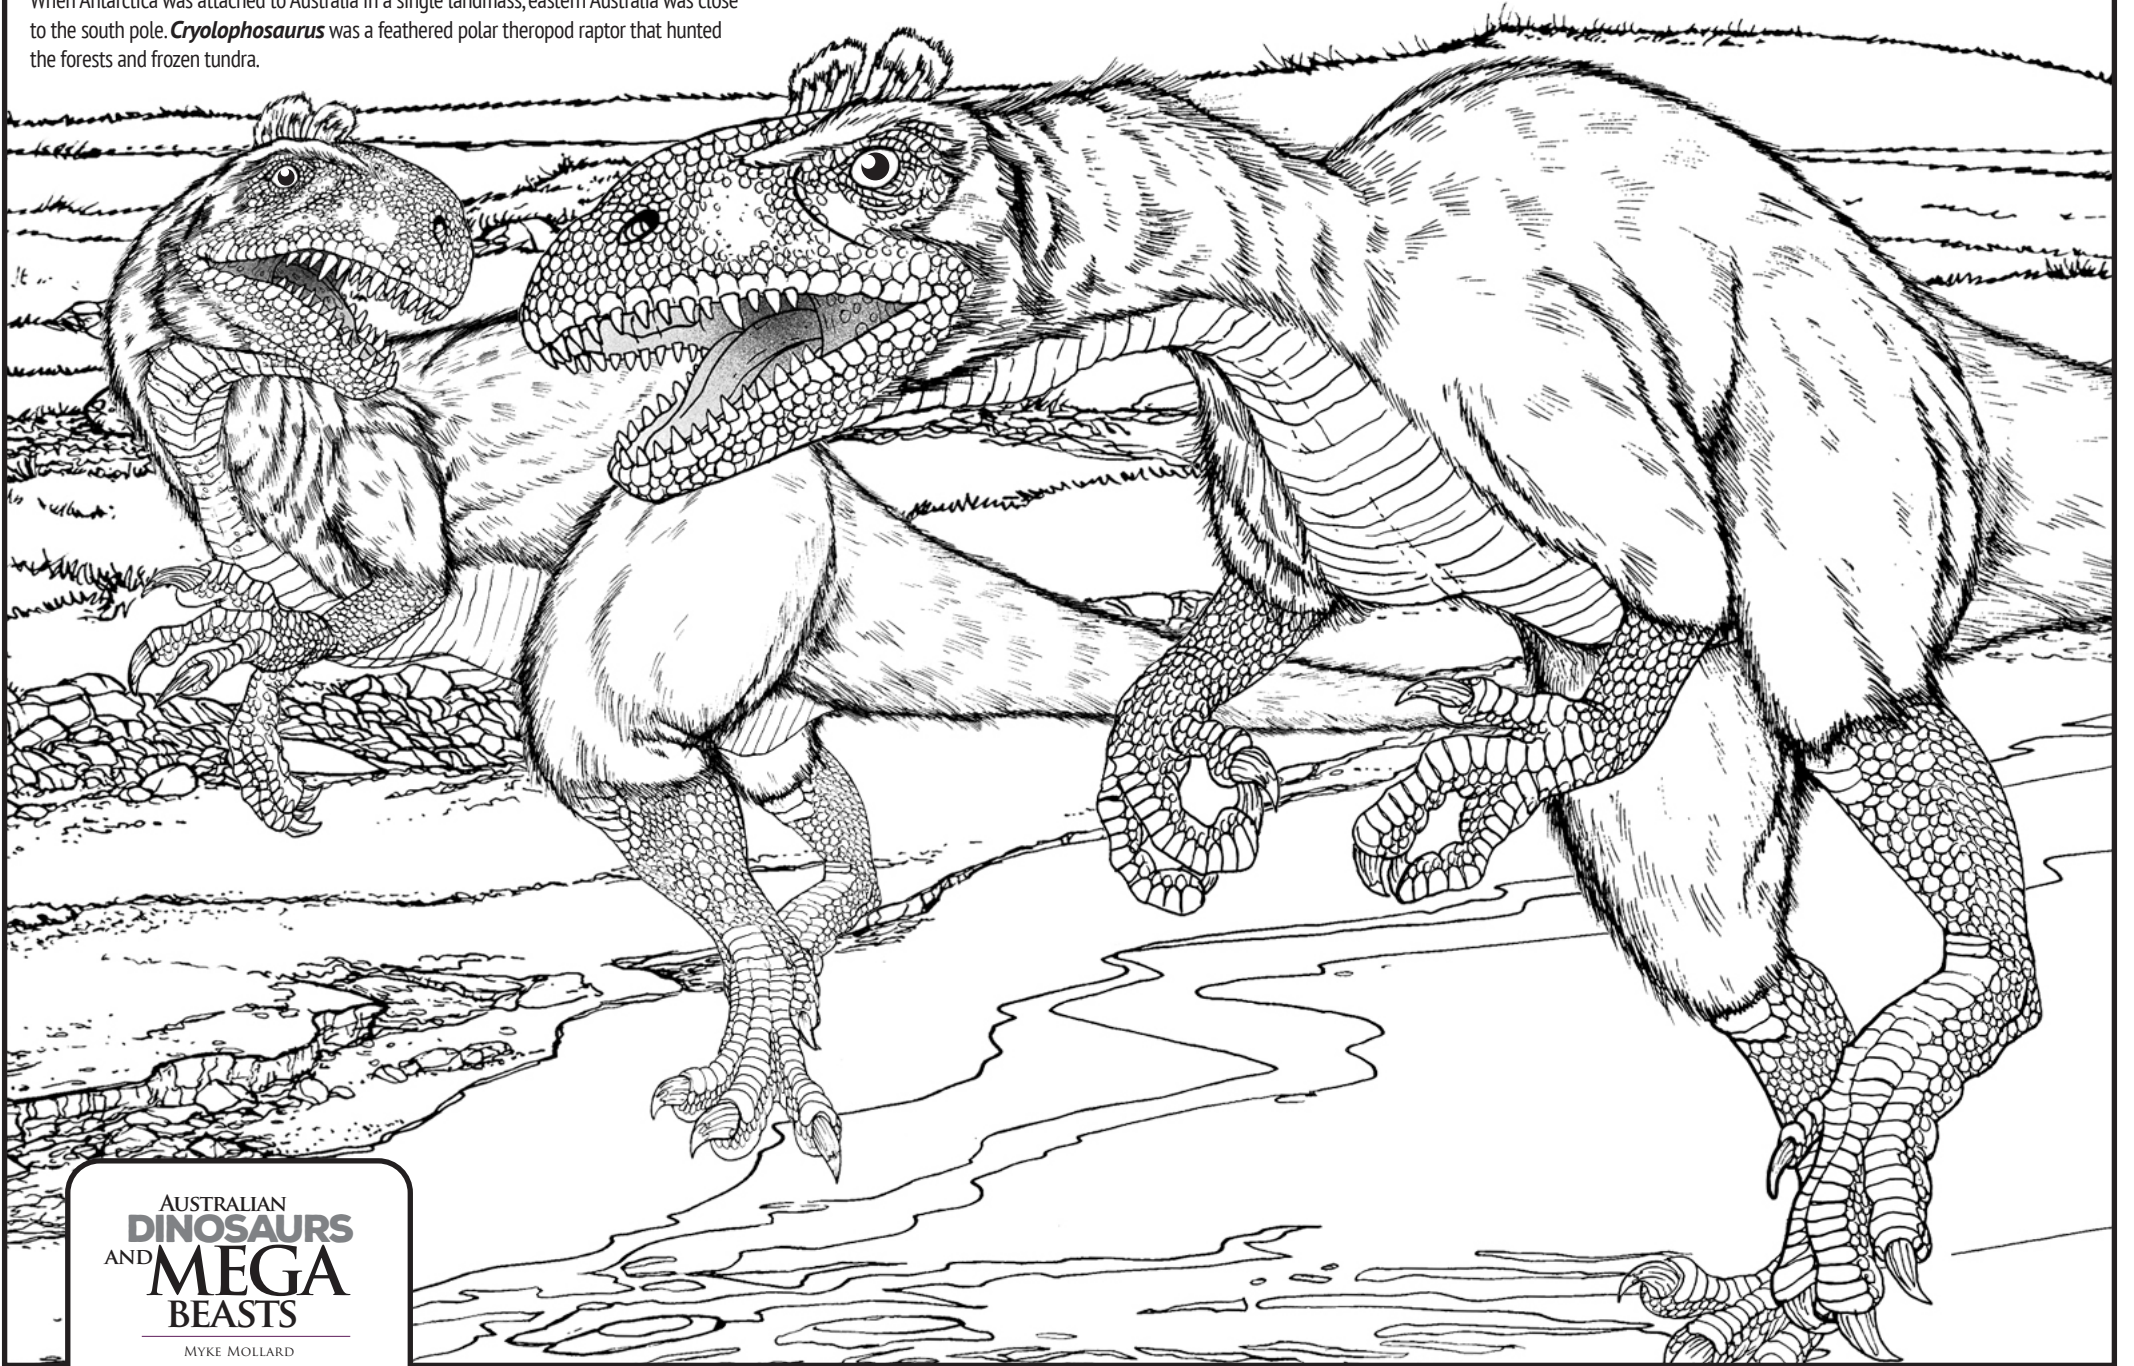

## JURASSIC ANTARCTICA COLOUR IN SHEET

When Antarctica was attached to Australia in a single landmass, eastern Australia was close to the south pole. *Cryolophosaurus* was a feathered polar theropod raptor that hunted the forests and frozen tundra.